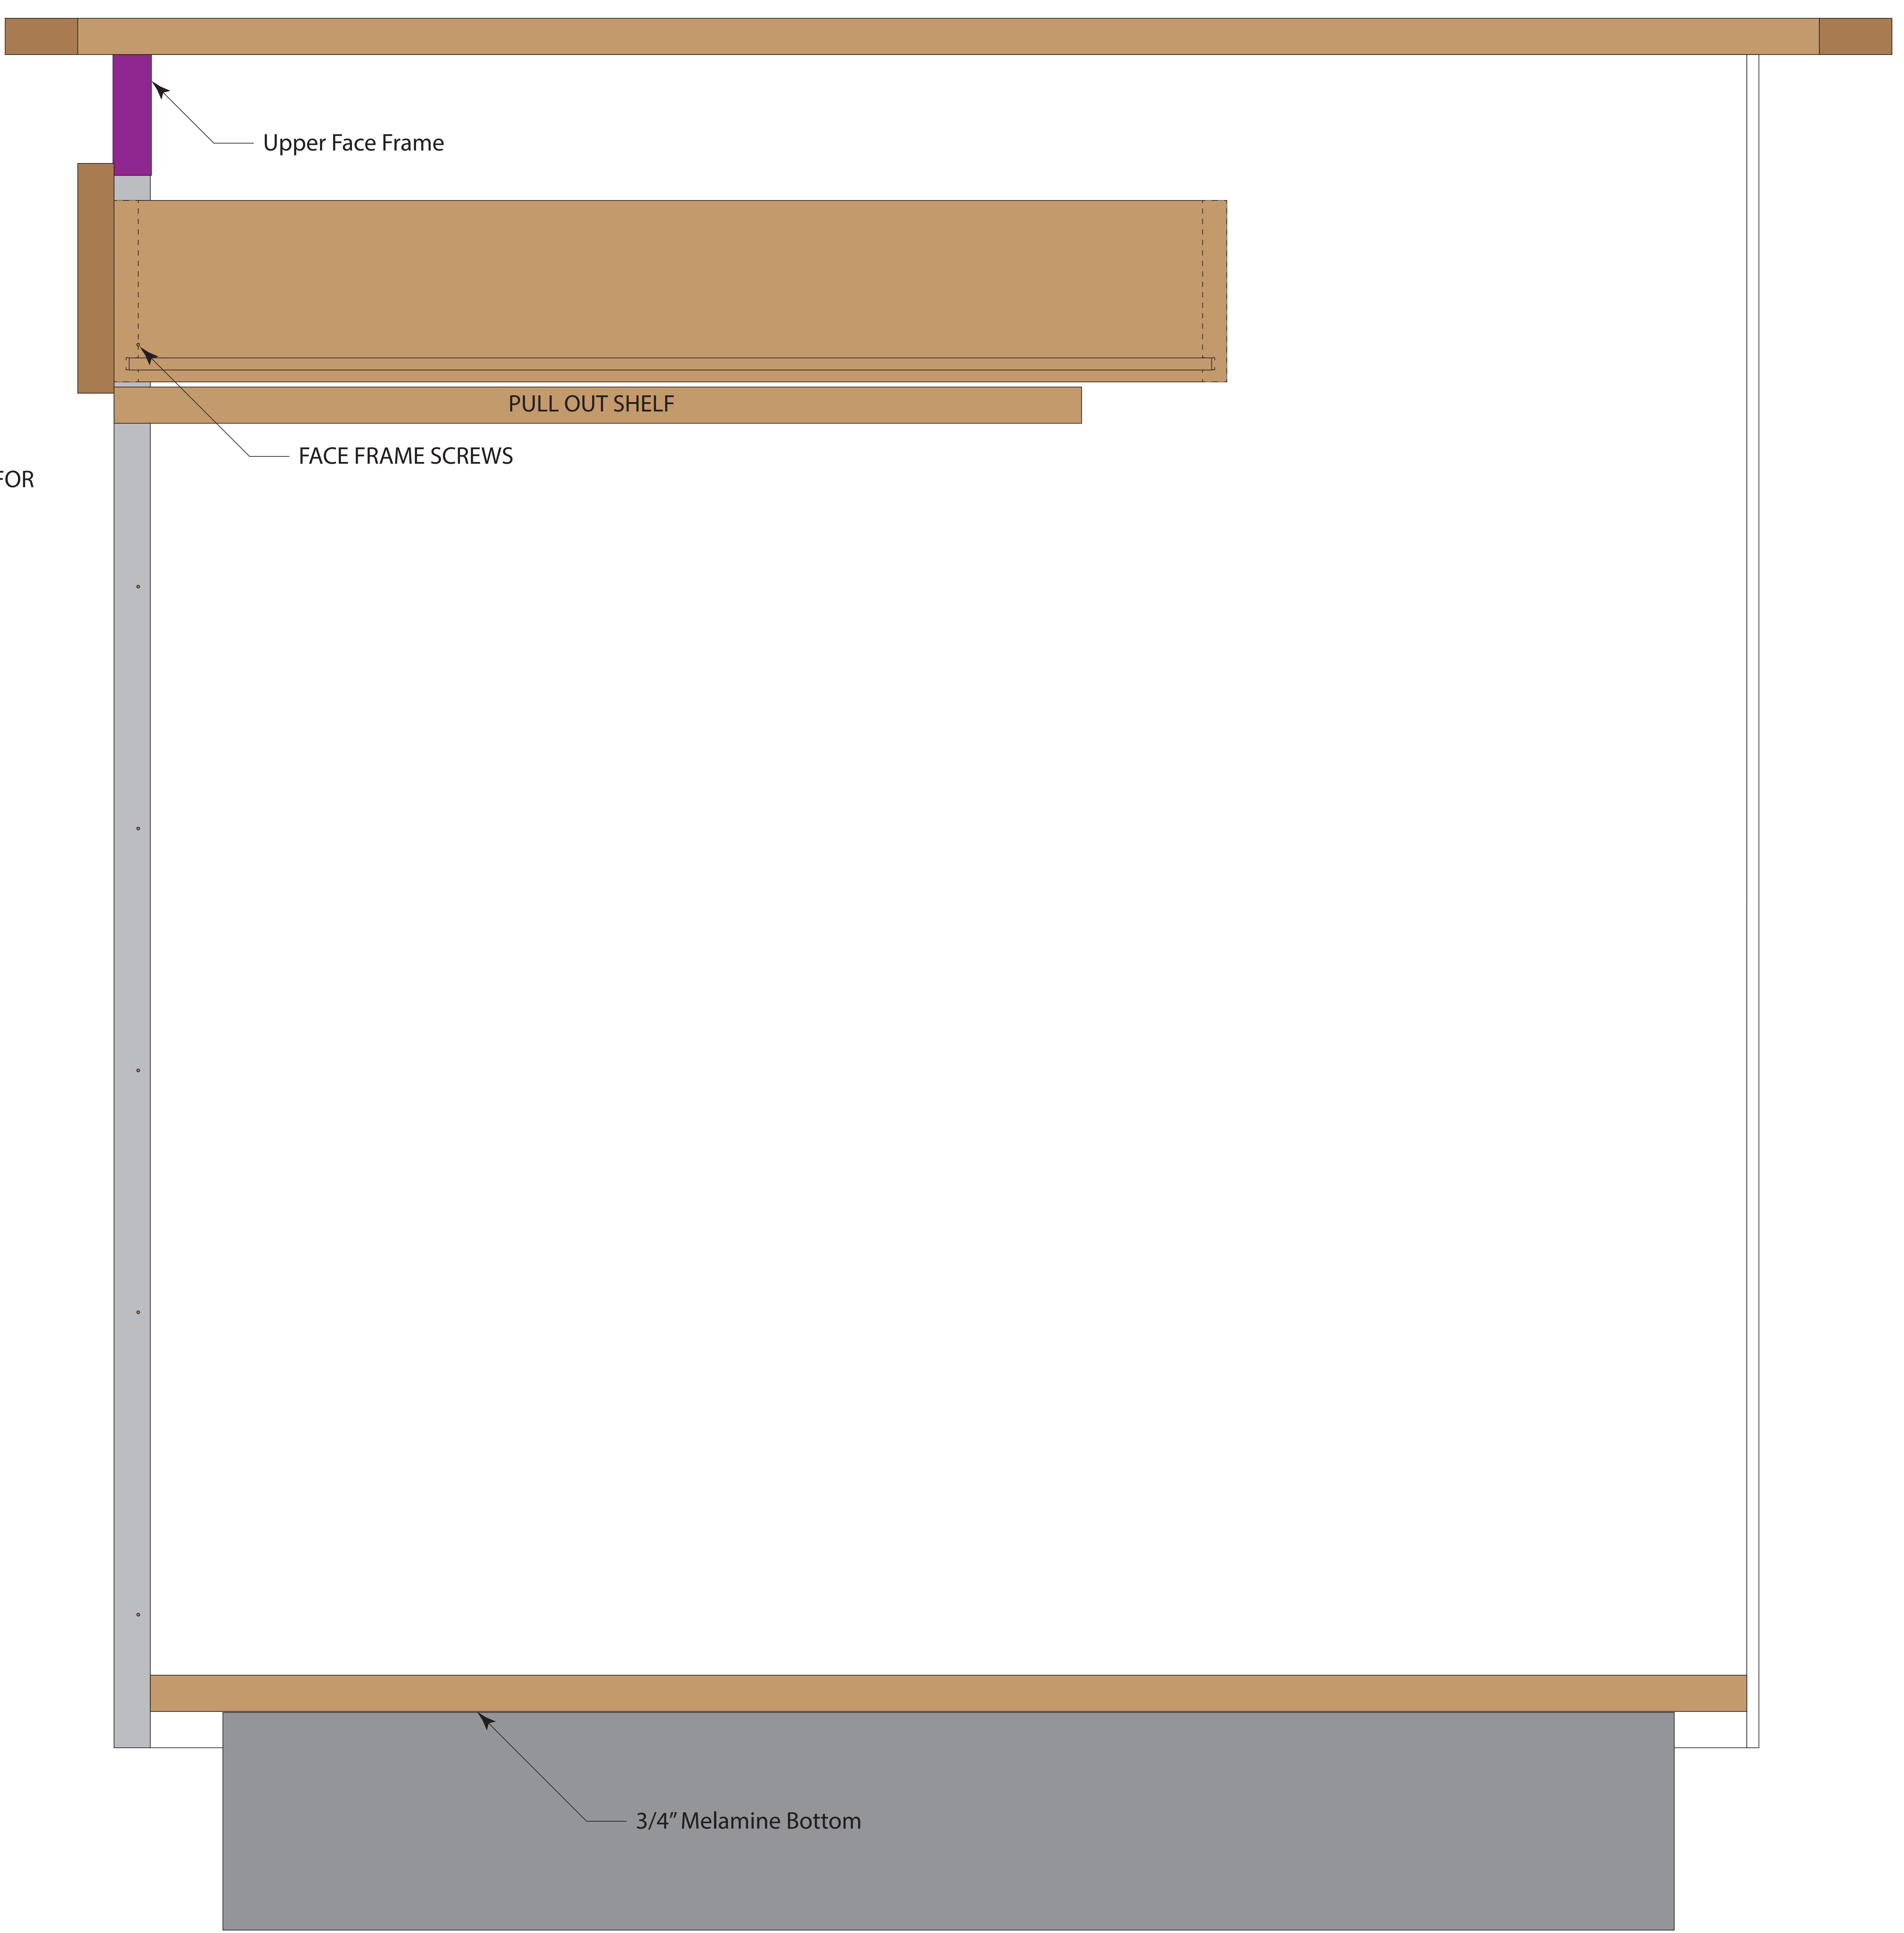

3 3/4" Drawer Height

4" Drawer Height

4" Drawer Height

4" Drawer Height

4" Drawer Height

5 1/4" Drawer Height

3/4" MELAMINE BOTTOM

1/2" MDF DRAWER SIDE

1/2" RED OAK DRAWER FACE

1/4" MDF BOTTOM FOR TOP DRAWER

Upper Face Frame

PULL OUT SHELF

FACE FRAME SCREWS

3/4" Melamine Bottom