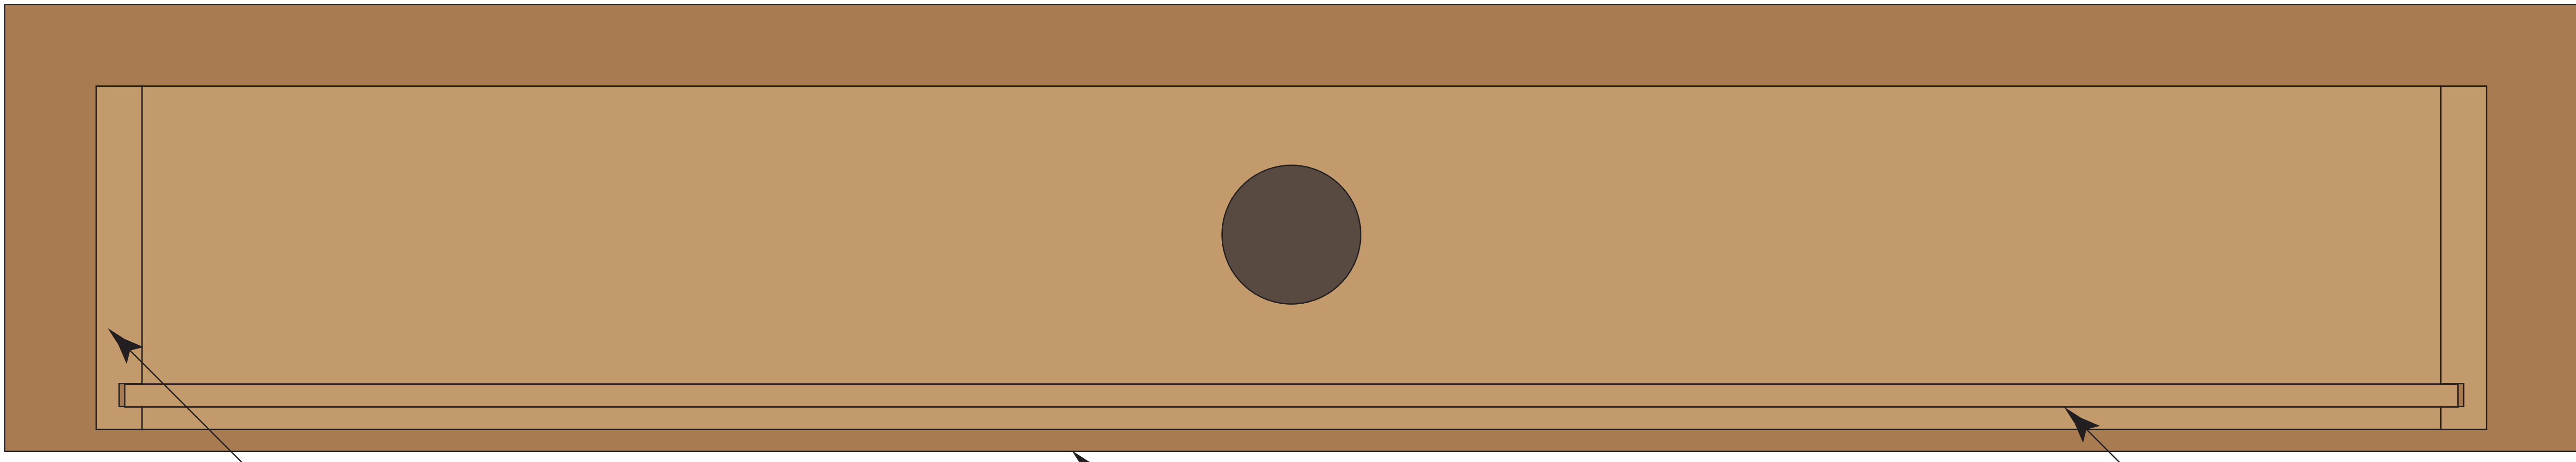

3 3/4" Drawer Height

4" Drawer Height

4" Drawer Height

4" Drawer Height

4" Drawer Height

5 1/4" Drawer Height

3/4" MELAMINE BOTTOM

1/2" MDF DRAWER SIDE

1/2" RED OAK DRAWER FACE

1/4" MDF BOTTOM FOR TOP DRAWER

Upper Face Frame

PULL OUT SHELF

FACE FRAME SCREWS

3/4" Melamine Bottom